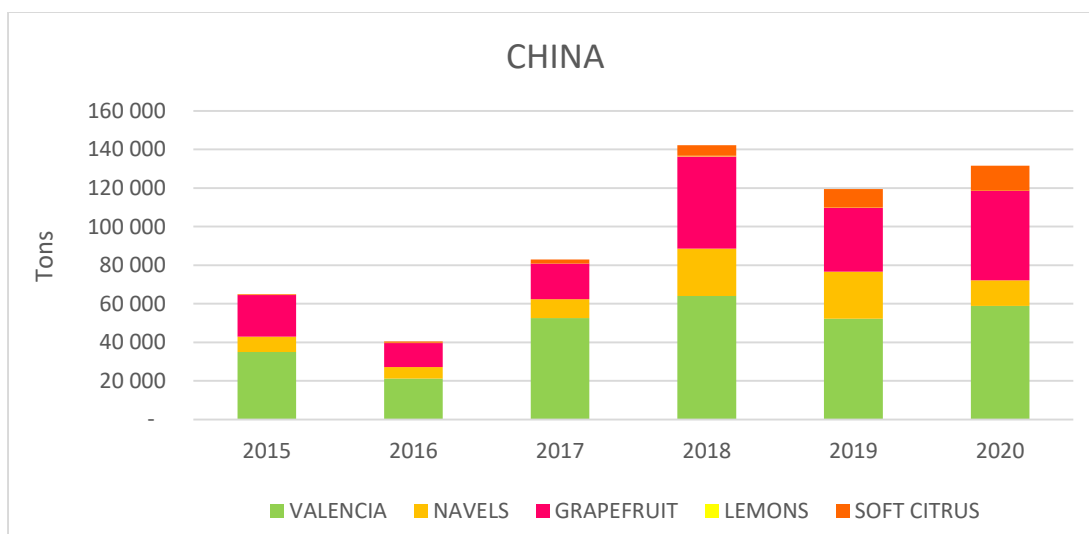

*“The Chinese use two brush strokes to write the word ‘crisis’. One brush stroke stands for danger; the other for opportunity. In a crisis, be aware of the danger – but recognise the opportunity” John F Kennedy*

**CHINA LEMONS**

It is not often that I get into a suit to attend a virtual meeting – but last Friday was one of those days. The 18 June 2021 will forever be an important day for lemon growers in South Africa – because that morning Minister Didiza signed the revised citrus protocol. Industry was honoured to attend the virtual signing – with Dr Mono Mashaba (Fruit SA) and I in attendance. The Peoples Republic of China was represented by His Excellency Ambassador Chen. Ambassador Chen spoke about the important trade ties between the two countries, and particularly the importance of the citrus trade. Minister Didiza added that there were many other important ties between the two countries. The protocol will now be signed by the Minister in China, before coming into effect.

China has become a leading importer of South African citrus – in 2020 over 130 000 metric tons of citrus fruit was exported to China (6% of total exports). Lemons will now complete the citrus basket offered to Chinese consumers.

**PACKED AND SHIPPED**

The Grapefruit Focus Group upped their prediction – heading back towards the original estimate. Please note that the grapefruit figures in the table are 15Kg equivalents (grapefruit is more popularly measured in actual 17Kg cartons).